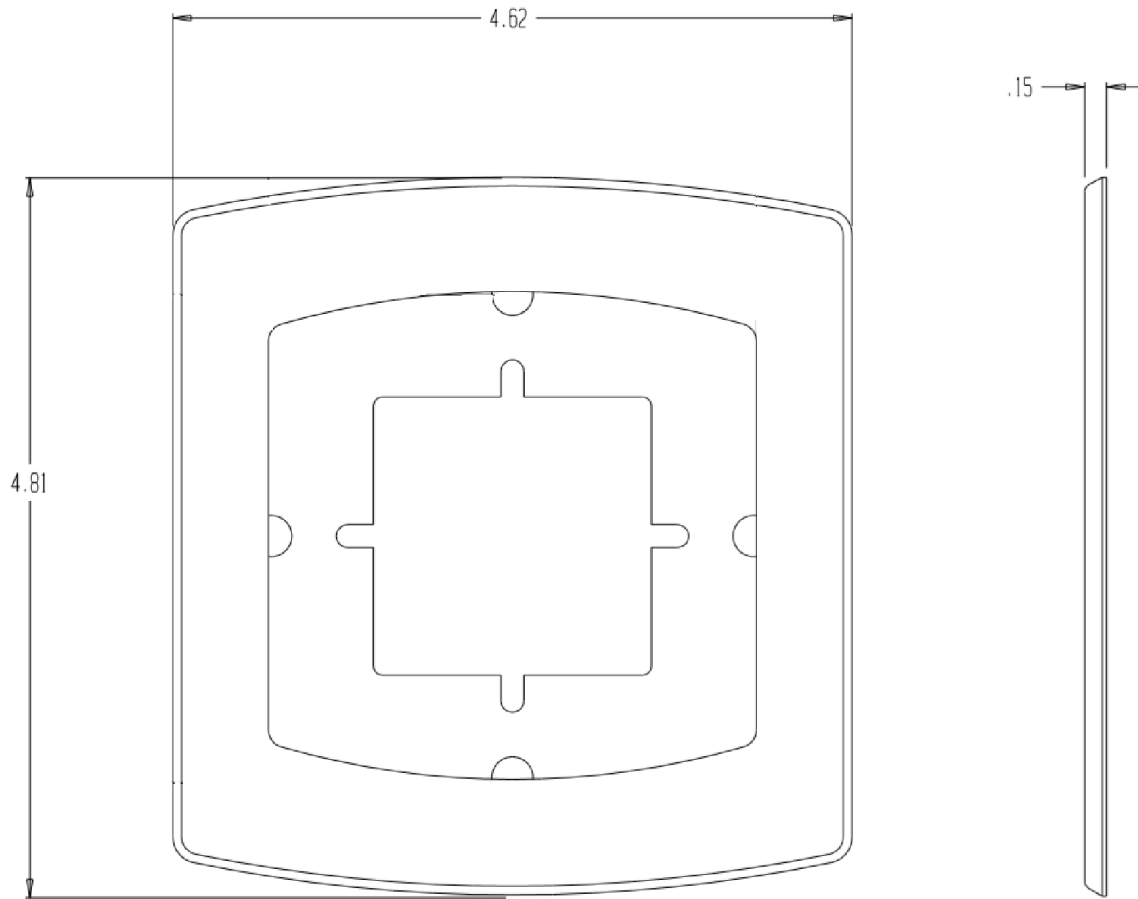

# Venstar Explorer Mini Wall Plate ACC-EMINS

**STANDARD FEATURES:**

- Small wall plate for Venstar Explorer Mini commercial and residential thermostats
- Includes metal adapter plate and screws to fit a 2" x 4" junction box
- Designed to cover over small blemishes and paint marks on wall
- Plastic material
- Textured surface
- Designer white color
- Easy to clean surface
- For use with Venstar T2000 and T2050 thermostats