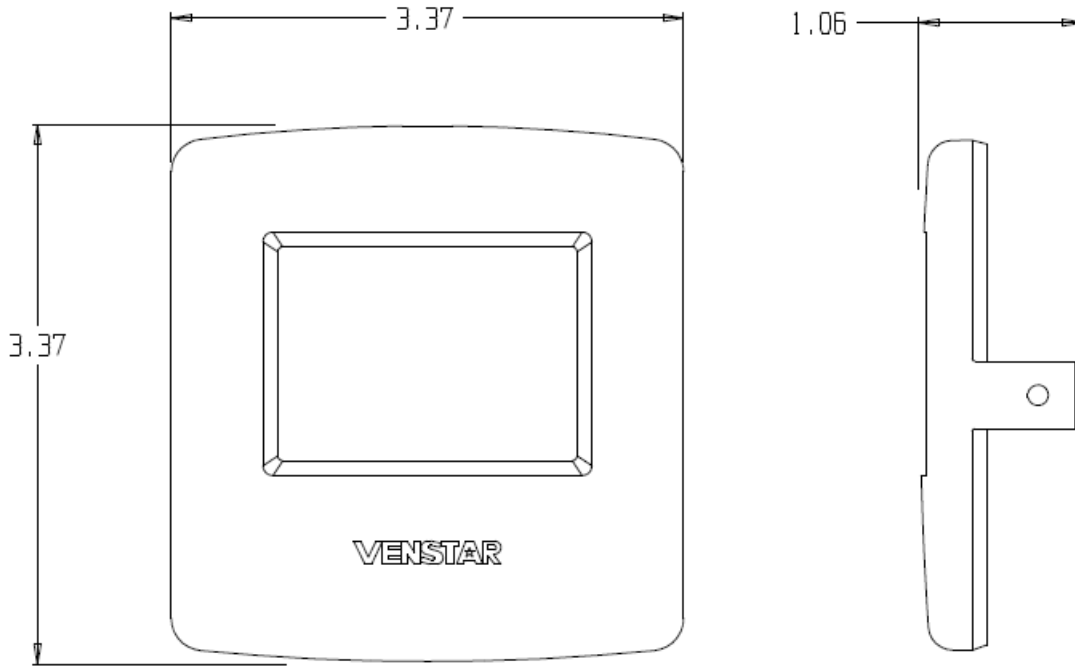

Explorer Mini Locking Cover ACC0630

STANDARD FEATURES:

- Secures thermostat to the wall plate
- Prevents all buttons from being pushed by unauthorized users
- Supplied with 2 tamper proof screws and installation tool
- Plastic material
- Textured cover
- Designer white color
- Thermostat does not need to be removed or any wires disconnected to install cover
- For use with Venstar Explorer Mini commercial thermostats