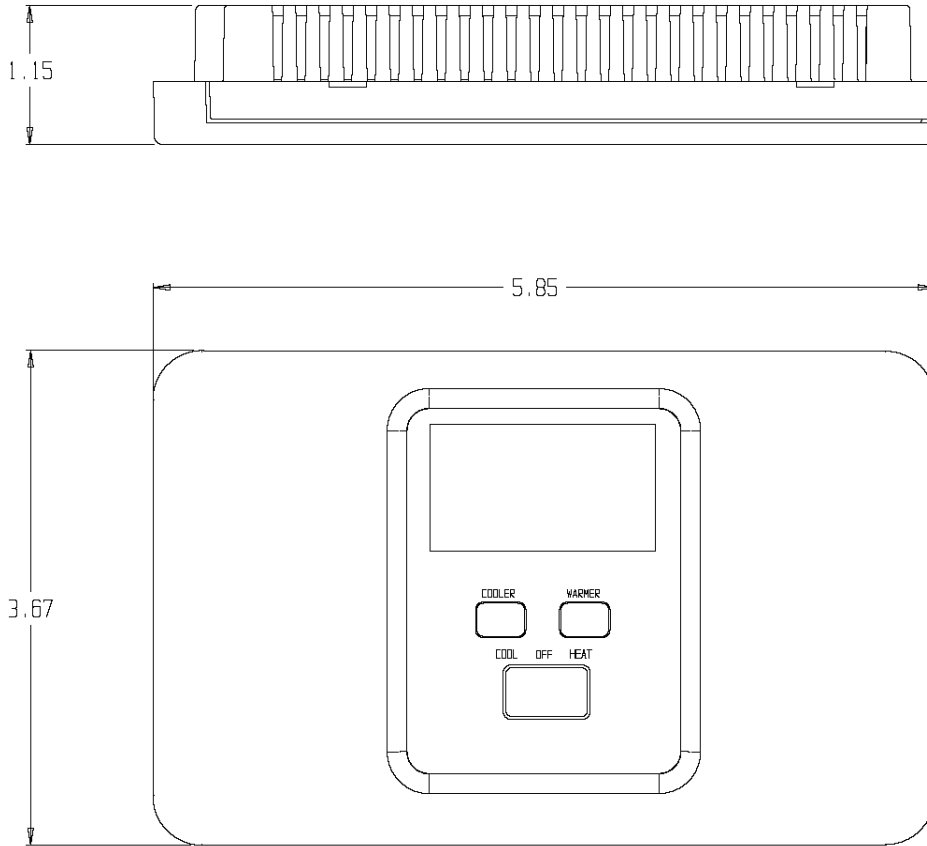

7-Day Programmable Thermostat S1-THEM22P7S

STANDARD FEATURES:

- Commercial 7- day programmable with up to 3 occupied time periods
- 2-stage heat, 2-stage cool for use with gas/electric, heat pump, electric and hydronic
- Auto changeover
- Can be used as programmable or non-programmable
- Auxiliary heat indicator
- Works with 24-volt system power
- Large, easy to read LED backlit display
- Extremely simple to operate and program
- Sleek styling and white color blends beautifully into any decor
- All programming and setpoints stored in non-volatile memory, and are never lost in power failure
- 5-minute compressor time guard and adjustable cycle limit, both defeatable for servicing equipment
- Fully electronic for accurate, responsive temperature control
- Keypad lockout