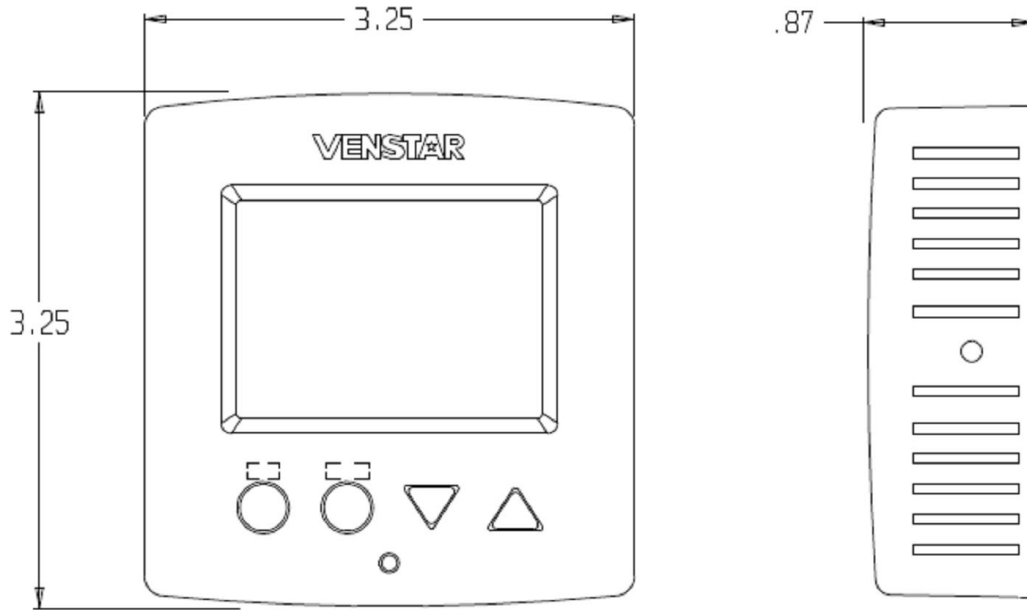

7-day Programmable WiFi Thermostat T2050

STANDARD FEATURES:

- 7-day programmable with up to 3 occupied and 1 unoccupied time period per day
- Up to 2-stages of heat, 2-stage cool for use with gas/electric, heat pump and electric HVAC equipment
- Built-in 2.4Ghz wireless B/G/N WiFi antenna, WEP and WPA/WPA2 compatible
- Local API for 3rd party monitor and control
- 3 security levels with heat and cool setpoint limiting
- Smart Fan: this feature will automatically de-energize the indoor fan during Unoccupied mode
- Bi-color LED indicates a heating or cooling demand
- Scrolling display with FDD Alert
- Large easy to read LED backlit display
- All programming and setpoints stored in non-volatile memory, and are never lost in power failure
- Service filter and service drain pan indicators
- Adjustable dead bands
- California Title 24 compliant
- Free Configurator app to easily set up WiFi and thermostats settings
- Accepts optional locking cover (part number ACC0630)
- Accepts optional remote wireless WiFi temperature sensor (part number ACCTSENFIFI)
- Accepts optional wall plates (part numbers ACC0421S, M or L)
- 1-year limited warranty